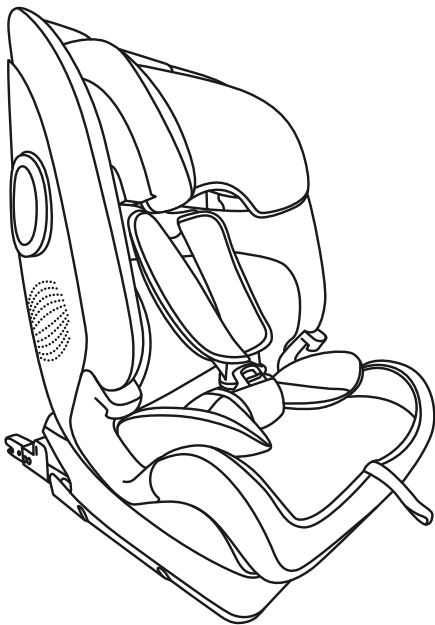

# Car Compatibility List

**MySeat**  
i-Size

Make Car Model	Introduction		Suitable seating positions 76-105 cm	Suitable seating positions 100-105 cm with Isofix connectors	Suitable seating positions 100-150 cm without Isofix connectors
	Month	Year			